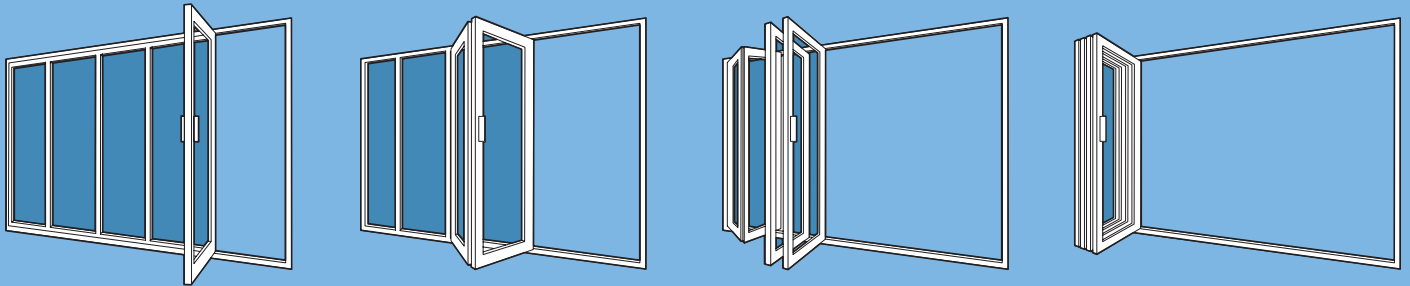

Features and benefits

The unique design of Sliders' bi-fold doors means both cill and track are incorporated into the threshold, which results in a reduced frame height for improved aesthetics and a smoother operation of opening and closing.

Other key features and benefits include:

- Slimline UPVC
- Strong aluminium sub-frame and tracking system
- High performance weathering
- Broad range of door configurations
- Choose from 2 to 6 door panels
- Internally beaded

Secured by Design

Official Police Security Initiative